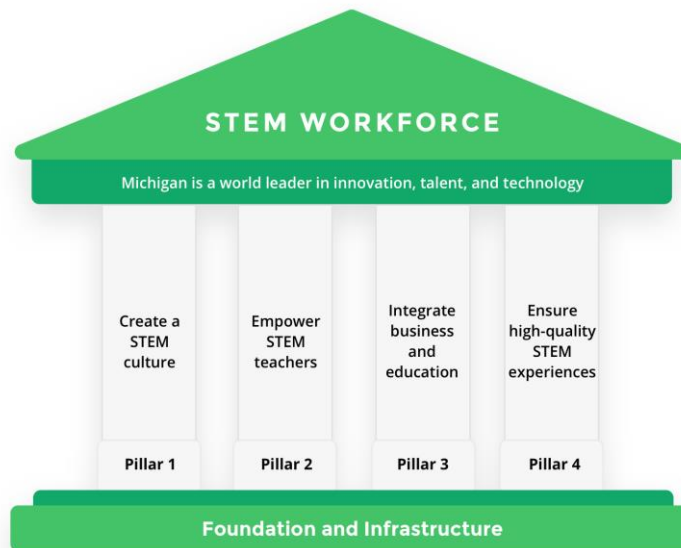

East Central Michigan Region

**Claire Bunker**

MiSTEM Network Director  
East Central Michigan Region

[cbunker@svsu.edu](mailto:cbunker@svsu.edu)

Saginaw Valley State University  
989-621-2733 (cell)

<https://www.stempipeline.com/glbri-mistem/>

**East Central Michigan MiSTEM Network Strategic Plan Progress August 2018 – February 2019**

**Activity/Accomplishment/Event**

**Pillar(s)**

24 STEM Awareness Presentations – Education Groups (superintendents, principals, counselors, teachers) East MI Council of Governments, Region 7b Michigan Works, Great Lakes Bay STEM Steering, Employer Talent Pipeline Advisory Committee, Ithaca Rotary These presentations – promote awareness and the importance of STEM opportunities at a regional, state and national level	1,2,3
Member of Central Michigan Manufacturing Association Education Special Interest Group and Human Resource Special Interest Group	1,3
MiCareer Quest Committee Member – Region 7B and Great Lakes Bay MiWorks Regions (Event planned - Fall 2019)	1,3,4
Robotics Girl Scout Badging Trainer Delta Community College STEM Fair Volunteer Activity Coordinator	1,4
STEM Grant Reviewer - Access and Equity mini-grant projects, MiSTEM Advisory Council Grants	1,2,4
Provided Grant Funding - Essexville Hampton Robotics, Drone project BAISD, Mid-MI Children's Museums Scholarships	1,4
Funding for (VIRTI) Virtual Reality Training Initiative in collaboration with the Michigan Association of Intermediate School Administrators (MAISA)	1,3,4
Code.org – promotion and regional training opportunities	1,2,4