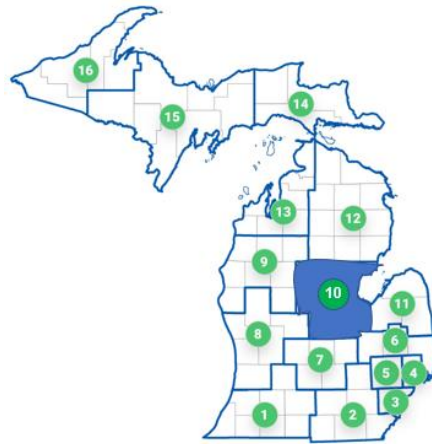

East Central Michigan Region

**Claire Bunker**

MiSTEM Network Director  
East Central Michigan Region

[cbunker@svsu.edu](mailto:cbunker@svsu.edu)

Saginaw Valley State University  
989-621-2733 (cell)

<https://www.stempipeline.com/glbri-mistem/>

**East Central Michigan MiSTEM Network Strategic Plan Progress August 2018 – February 2019**

**Activity/Accomplishment/Event**

**Pillar(s)**

24 STEM Awareness Presentations – Education Groups (superintendents, principals, counselors, teachers) East MI Council of Governments, Region 7b Michigan Works, Great Lakes Bay STEM Steering, Employer Talent Pipeline Advisory Committee, Ithaca Rotary These presentations – promote awareness and the importance of STEM opportunities at a regional, state and national level	1,2,3
Member of Central Michigan Manufacturing Association Education Special Interest Group and Human Resource Special Interest Group	1,3
MiCareer Quest Committee Member – Region 7B and Great Lakes Bay MiWorks Regions (Event planned - Fall 2019)	1,3,4
Robotics Girl Scout Badging Trainer Delta Community College STEM Fair Volunteer Activity Coordinator	1,4
STEM Grant Reviewer - Access and Equity mini-grant projects, MiSTEM Advisory Council Grants	1,2,4
Provided Grant Funding - Essexville Hampton Robotics, Drone project BAISD, Mid-MI Children's Museums Scholarships	1,4
Funding for (VIRTI) Virtual Reality Training Initiative in collaboration with the Michigan Association of Intermediate School Administrators (MAISA)	1,3,4
Code.org – promotion and regional training opportunities	1,2,4